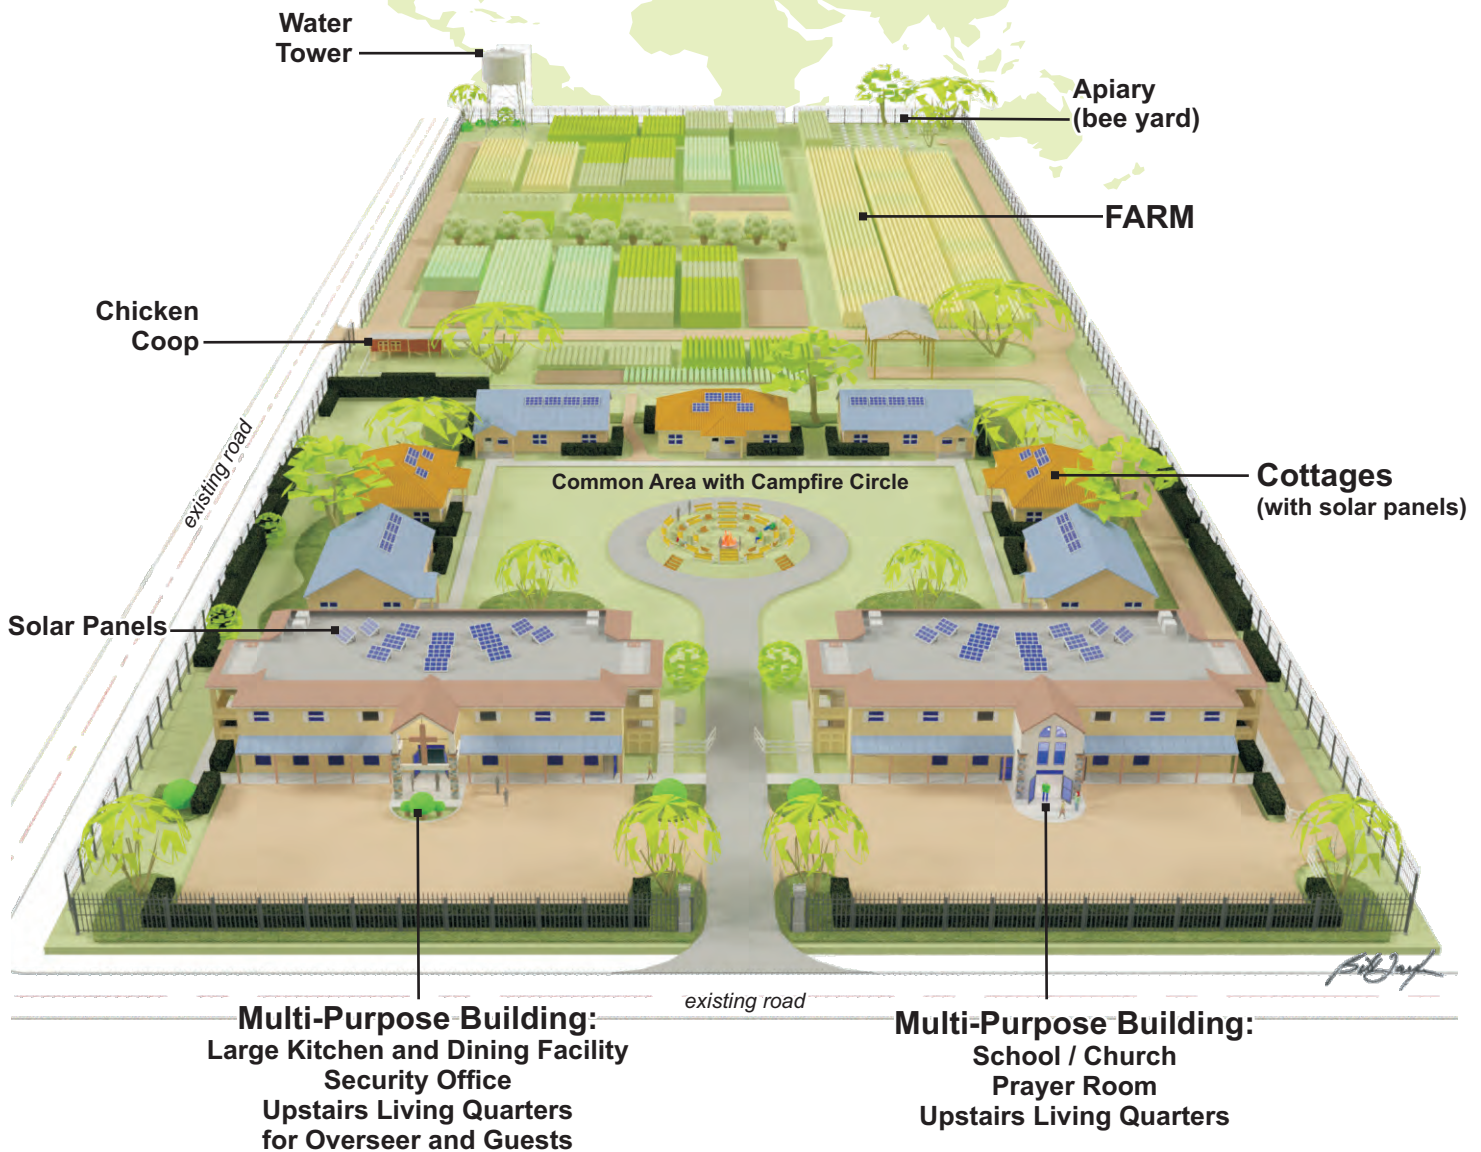

# Tower of Strength Ministries

Proverbs 18:10

Tower of Strength Ministries is motivated by **God's heart for the fatherless** and exists to provide homes for those oppressed and marginalized in developing countries, spreading the gospel, and providing maximum return on Kingdom investments!

Tower of Strength Ministries is in the process of building a compound in **Zambia** that will be a replicable model of how the love of God can radiate from a modest space throughout the region and an entire nation. The community compound will provide a Christ-centered environment where widows can feel productive while providing love to orphans. The goal is for these orphans then to become disciples of Jesus, self-supporting and productive citizens of Zambia, giving back to their community financially and by spreading the gospel to all who are open to it. Our discipleship training is a Christ-focused education based on Biblical principles such as: **parenting, life and job skills**.

The community is a place where widows and orphans can have their dignity restored, where oppressed children can thrive, where widows can feel useful again, and where newly formed families can flourish. This is the kind of active helping community that God has envisioned us with for sharing His gospel message.